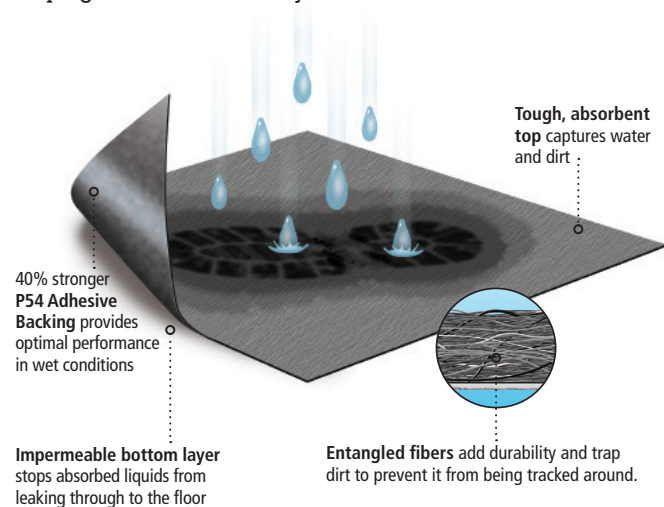

The bond's strength is over 40 percent better than our P53 formulation, and will stay securely bonded to your floor for longer periods of time. It can handle more foot and cart traffic without potential lifting. Based on extensive customer experience, we can now recommend that Grippy Mat be used for up to 3–6 months between changeouts (with proper top-side cleaning and maintenance).

Grippy Mat's super-tough top layer has always provided the most durable high-traction walking surface of any adhesive-backed mat available. Independent lab testing using the rigorous ASTM D7330 Test Method (100,000 step foot traffic) confirmed a 4 out of 5 rating — "Good" — in accordance with CRI 101 reference scales, meaning it showed little or no disturbance to pile after this test. It proves that Grippy Mat's top surface is perfectly suited to match the increased service life of the stronger P54 adhesive formulation.

Because every facility's traffic patterns and conditions vary, there is no absolute service life calculation that can apply to all customers. However, this improved version of the trusted Grippy Mat you love should result in fewer changeouts, saving time and money while maintaining the high standard of slip and fall protection that you count on.

WORLD'S FIRST ADHESIVE-BACKED MATS

Proven to eliminate slips, trips and falls while keeping floors clean and dry.